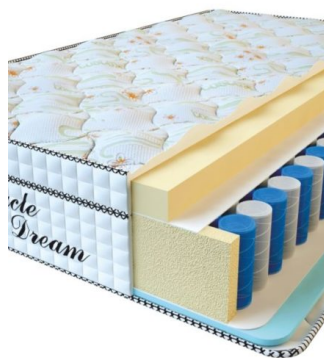

Furniture 2
 Bedroom furniture 15
 Mattresses 28

FURNITURE

**MATTRESS VISCO
SPRING (200 CM * 90 CM
* 30 CM)**

Anatomical mattress Visco
Spring

Price: \$ 222

[Bedroom furniture, Furniture,
Mattresses](#)

Height (cm) / Высота (см): 30

Length (cm) / Длина (см): 200

Width (cm) / Ширина (см): 90

Weight (kg) / Вес (кг): 18

**MATTRESS VISCO
SPRING (200 CM * 180 CM
* 30 CM)**

Anatomical mattress Visco
Spring

Price: \$ 443

[Bedroom furniture, Furniture,
Mattresses](#)