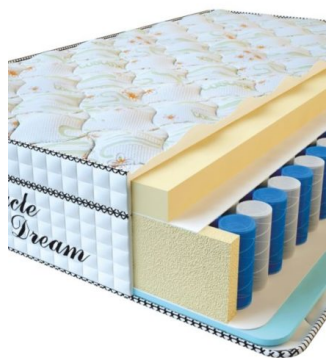

## BEDROOM FURNITURE

**MATTRESS VISCO  
SPRING (200 CM \* 90 CM  
\* 30 CM)**

Anatomical mattress Visco  
Spring

**Price:** \$ 222

[Bedroom furniture, Furniture,  
Mattresses](#)

**Height (cm) / Высота (см):** 30