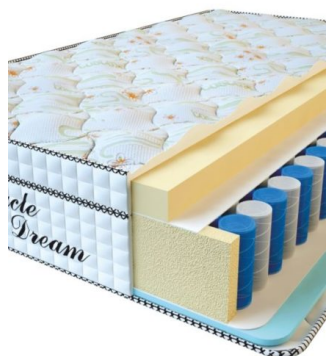

Furniture 2
 Bedroom furniture 15
 Mattresses 28

FURNITURE

**MATTRESS VISCO
SPRING (200 CM * 90 CM
* 30 CM)**

Anatomical mattress Visco
Spring

Price: \$ 222

[Bedroom furniture, Furniture,
Mattresses](#)

Height (cm) / Высота (см): 30

Length (cm) / Длина (см): 200

Width (cm) / Ширина (см): 90

Weight (kg) / Вес (кг): 18

**MATTRESS VISCO
SPRING (200 CM * 180 CM
* 30 CM)**

Anatomical mattress Visco
Spring

Price: \$ 443

[Bedroom furniture, Furniture,
Mattresses](#)