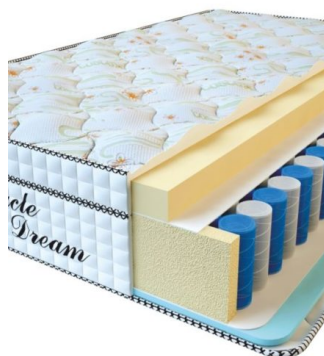

Furniture 2
 Bedroom furniture 15
 Mattresses 28

FURNITURE

**MATTRESS VISCO
SPRING (200 CM * 90 CM
* 30 CM)**

Anatomical mattress Visco
Spring

Price: \$ 222

[Bedroom furniture, Furniture,
Mattresses](#)

Height (cm) / Высота (см): 30

Length (cm) / Длина (см): 200

Width (cm) / Ширина (см): 90

Weight (kg) / Вес (кг): 18

**MATTRESS VISCO
SPRING (200 CM * 180 CM
* 30 CM)**

Anatomical mattress Visco
Spring

Price: \$ 443

[Bedroom furniture, Furniture,
Mattresses](#)