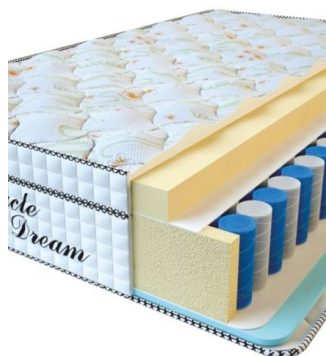

Furniture	2
Bedroom furniture	15
Mattresses	28

FURNITURE

**MATTRESS VISCO
SPRING (200 CM * 90 CM
* 30 CM)**

Anatomical mattress Visco
Spring

Price: \$ 222

[Bedroom furniture, Furniture,
Mattresses](#)

Height (cm) / Высота (см): 30

Length (cm) / Длина (см): 200

Width (cm) / Ширина (см): 90

Weight (kg) / Вес (кг): 18

**MATTRESS VISCO
SPRING (200 CM * 180 CM
* 30 CM)**

Anatomical mattress Visco
Spring

Price: \$ 443

[Bedroom furniture, Furniture,
Mattresses](#)