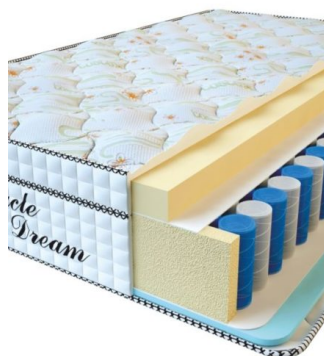

**MATTRESS VISCO
SPRING (200 CM * 180 CM
* 30 CM)**

Anatomical mattress Visco
Spring

Price: $ 443

[Bedroom furniture, Furniture,
Mattresses](#)

Height (cm) / Высота (см): 30

Length (cm) / Длина (см): 200

Width (cm) / Ширина (см): 180

Weight (kg) / Вес (кг): 36