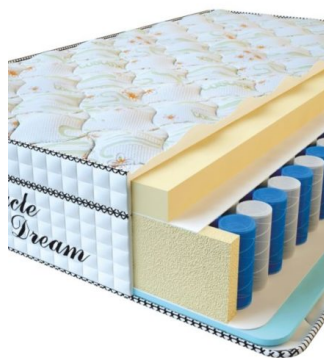

**MATTRESS VISCO
SPRING (200 CM * 180 CM
* 30 CM)**

Anatomical mattress Visco
Spring

Price: $ 443

[Bedroom furniture, Furniture,
Mattresses](#)

Height (cm) / Высота (см): 30

Length (cm) / Длина (см): 200

Width (cm) / Ширина (см): 180

Weight (kg) / Вес (кг): 36