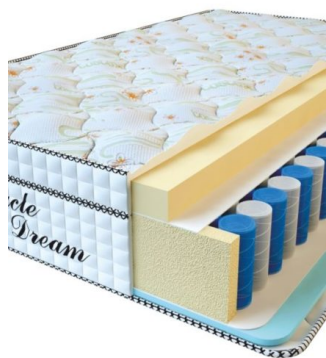

Furniture 2
 Bedroom furniture 15
 Mattresses 28

FURNITURE

**MATTRESS VISCO
SPRING (200 CM * 90 CM
* 30 CM)**

Anatomical mattress Visco
Spring

Price: \$ 222

[Bedroom furniture, Furniture,
Mattresses](#)

Height (cm) / Высота (см): 30

Length (cm) / Длина (см): 200

Width (cm) / Ширина (см): 90

Weight (kg) / Вес (кг): 18

**MATTRESS VISCO
SPRING (200 CM * 180 CM
* 30 CM)**

Anatomical mattress Visco
Spring

Price: \$ 443

[Bedroom furniture, Furniture,
Mattresses](#)