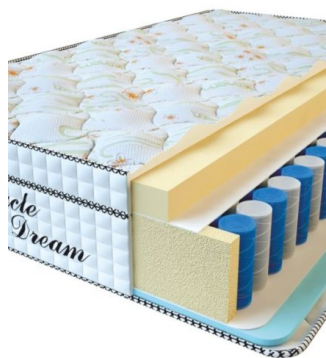

Furniture	2
Bedroom furniture	15
Mattresses	28

FURNITURE

**MATTRESS VISCO
SPRING (200 CM * 90 CM
* 30 CM)**

Anatomical mattress Visco
Spring

Price: \$ 222

[Bedroom furniture, Furniture,
Mattresses](#)

Height (cm) / Высота (см): 30

Length (cm) / Длина (см): 200

Width (cm) / Ширина (см): 90

Weight (kg) / Вес (кг): 18

**MATTRESS VISCO
SPRING (200 CM * 180 CM
* 30 CM)**

Anatomical mattress Visco
Spring

Price: \$ 443

[Bedroom furniture, Furniture,
Mattresses](#)