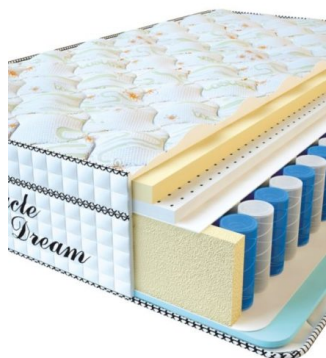

## MATTRESSES

**MATTRESS VISCO  
SPRING LATEX (200 CM \*  
90 CM \* 34 CM)**

Anatomical springless mattress  
Visco Spring Latex

**Price:** \$ 331

[Bedroom furniture, Furniture,  
Mattresses](#)

**Height (cm) / Высота (см):** 34