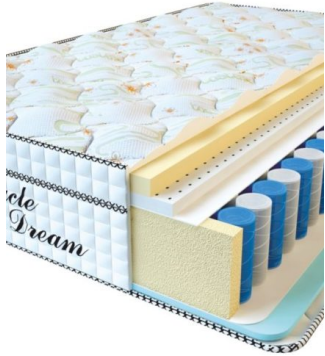

Furniture	2
Bedroom furniture	17
Mattresses	32

FURNITURE

**MATTRESS VISCO
SPRING LATEX (200 CM *
90 CM * 34 CM)**

Anatomical springless mattress
Visco Spring Latex

Price: \$ 331

[Bedroom furniture, Furniture,
Mattresses](#)