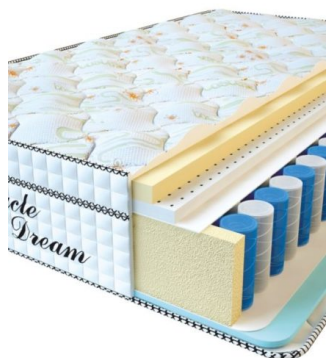

**MATTRESS VISCO
SPRING LATEX (200 CM *
180 CM * 34 CM)**

Anatomical springless mattress
Visco Spring Latex

Price: $ 461

[Bedroom furniture, Furniture,
Mattresses](#)

Height (cm) / Высота (см): 34

Length (cm) / Длина (см): 200

Width (cm) / Ширина (см): 180

Weight (kg) / Вес (кг): 36