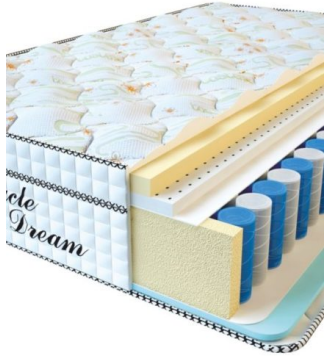

MATTRESSES

**MATTRESS VISCO
SPRING LATEX (200 CM *
90 CM * 34 CM)**

Anatomical springless mattress
Visco Spring Latex

Price: \$ 331

[Bedroom furniture, Furniture,
Mattresses](#)

Height (cm) / Высота (см): 34