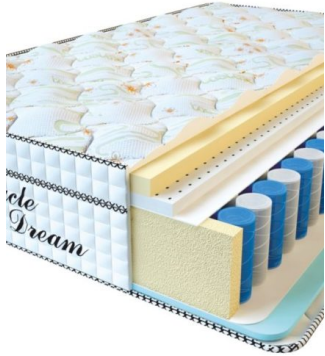

## MATTRESSES

**MATTRESS VISCO  
SPRING LATEX (200 CM \*  
90 CM \* 34 CM)**

Anatomical springless mattress  
Visco Spring Latex

**Price:** \$ 331

[Bedroom furniture, Furniture,  
Mattresses](#)

**Height (cm) / Высота (см):** 34