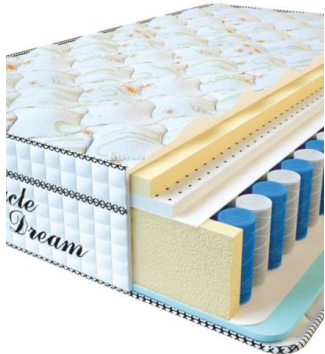

**MATTRESS VISCO
SPRING LATEX (200 CM *
120 CM * 34 CM)**

Anatomical springless mattress
Visco Spring Latex

Price: $ 308

[Bedroom furniture, Furniture,
Mattresses](#)

Height (cm) / Высота (см): 34

Length (cm) / Длина (см): 200

Width (cm) / Ширина (см): 120

Weight (kg) / Вес (кг): 24