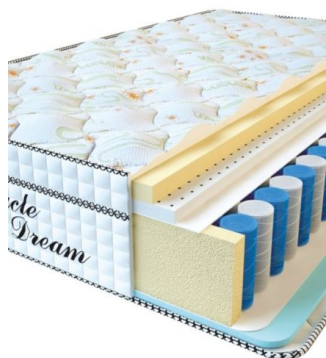

MATTRESS VISCO SPRING LATEX (200 CM * 180 CM * 34 CM)

Anatomical springless mattress
Visco Spring Latex

Price: $ 461

[Bedroom furniture, Furniture,
Mattresses](#)

Height (cm) / Высота (см): 34

Length (cm) / Длина (см): 200

Width (cm) / Ширина (см): 180

Weight (kg) / Вес (кг): 36