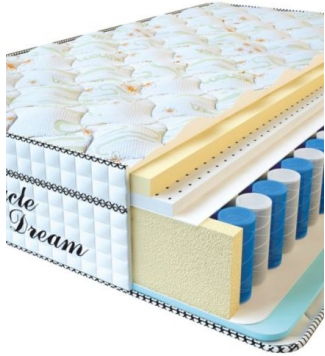

MIR MATRASOV LLC

**MATTRESS VISCO
SPRING LATEX (200 CM *
90 CM * 34 CM)**

Anatomical springless mattress
Visco Spring Latex

Price: \$ 331

[Bedroom furniture, Furniture,
Mattresses](#)

Height (cm) / Высота (см): 34